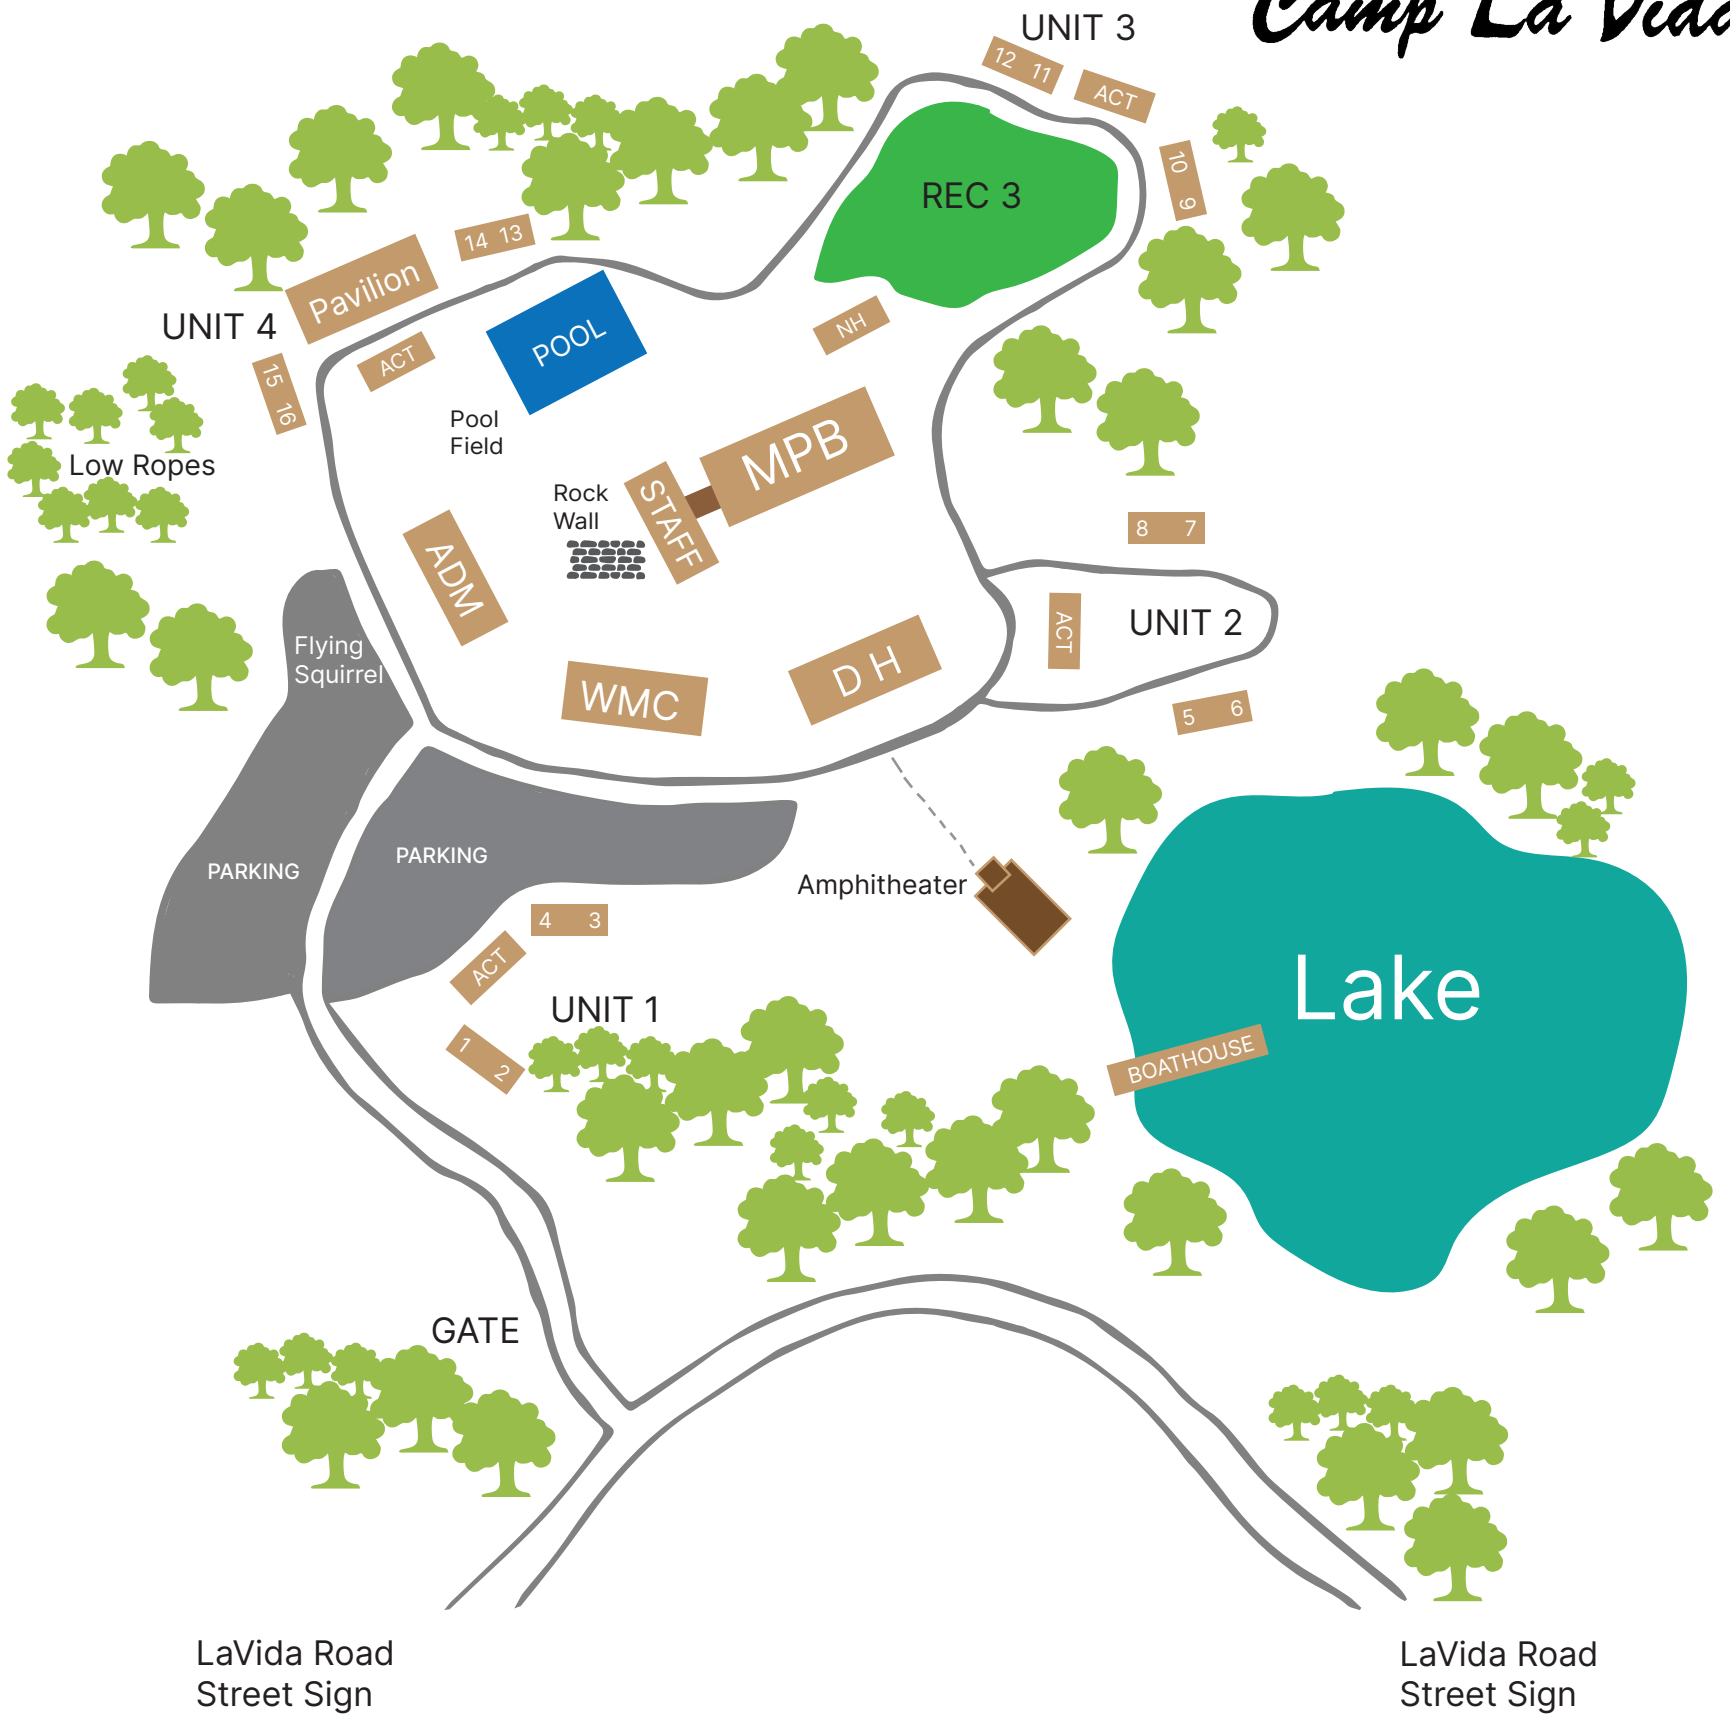

Camp La Vida

LaVida Road
Street Sign

LaVida Road
Street Sign

Mobley Highway/State Road 20

I-77
←

White Oak
→

DH - Dining Hall	ADM - Administration
WMC - World Missions Center	ACT - Unit Activity Buildings
MPB - Multipurpose Building	NH - Nature Hut

Guest Rooms/Camp Store/Canteen
are located under the Dining Hall

*Map not drawn to scale.